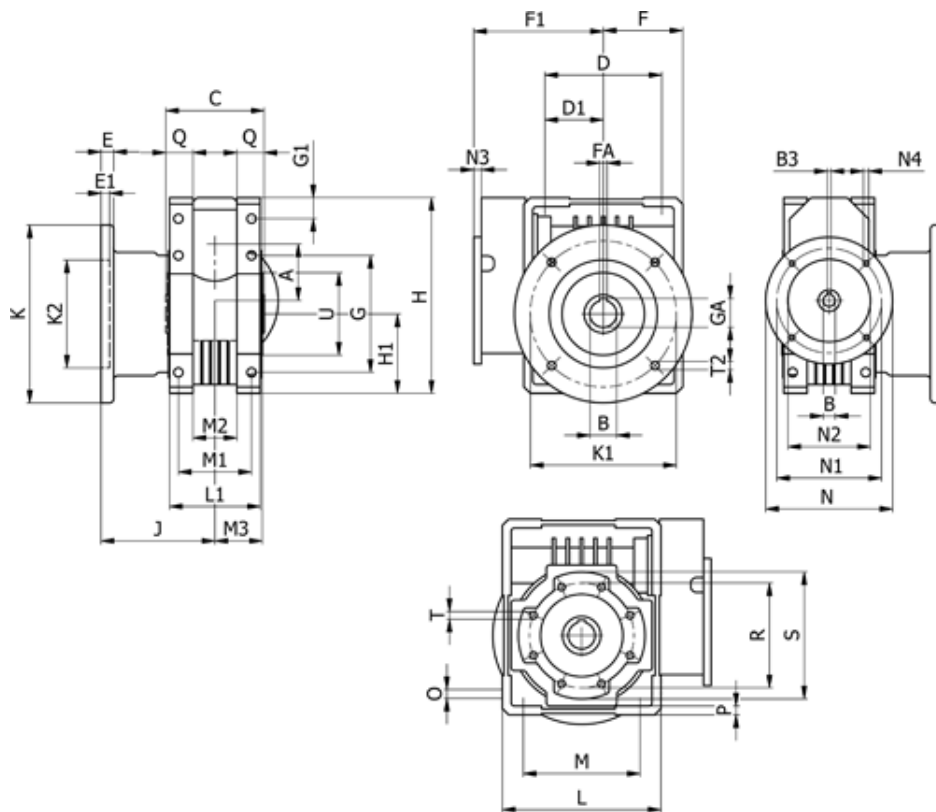

Data Sheet

Article number: 3921063090425

Description: Worm gear
WR 63-UF1-90-71B5, without lubrication

Measures

A = 62.17	E = 11	H = 182.5	M = 102	N4 = M8x10	U = 75
B = 25	E1 = 5	H1 = 72.5	M1 = 76	O = 9.0	
B1 E7 = 14	F = 73	J = 116.0	M2 = 46	P = 8	
B2 = 16.3	F1 = 134	K = 180	M3 = 53.0	Q = 35	
B3 H9 = 5	FA = 8	K1 = 150	N = 140	R = 90	
C = 120	G = 102	K2 = 115	N1 = 115	S = 105	
D = 102.0	G1 = 37.5	L = 145	N2 = 95	T = M8x14	
D1 = 51.0	GA = 28.3	L1 = 94	N3 = 10.0	T2 = 11.0	